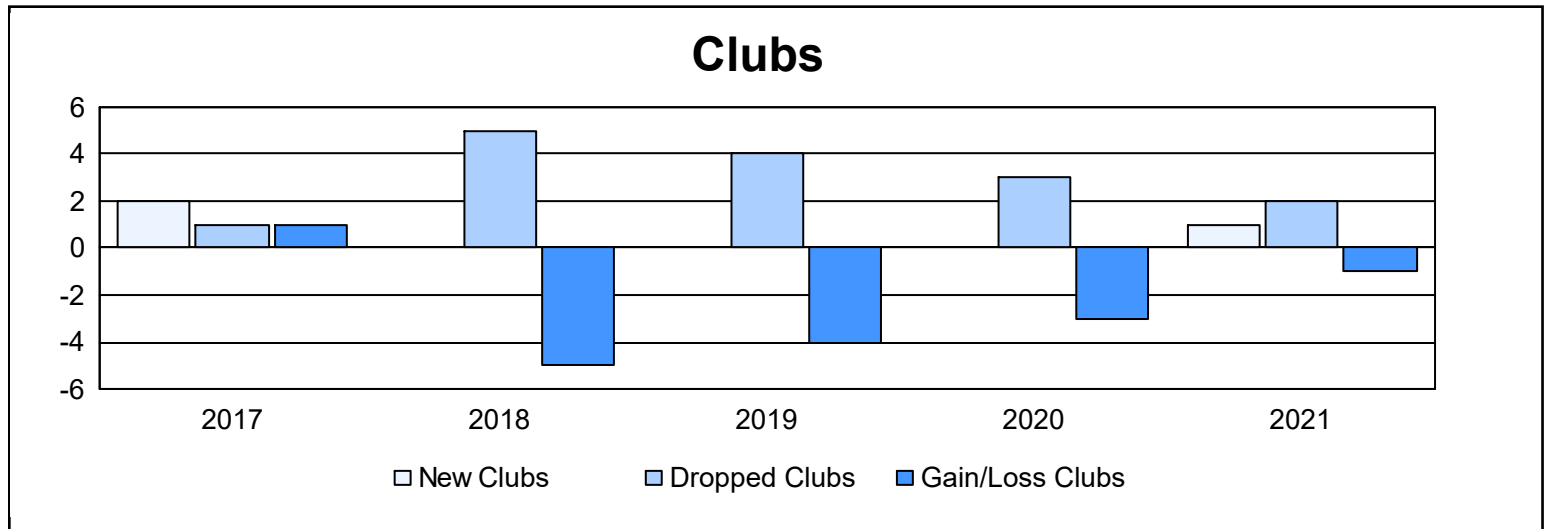

Year	New Clubs	Dropped Clubs	Gain/ Loss Clubs	New Members	Charter Members	Reinstate Members	Transfer Members	Total Member Added	Total Members Dropped	Gain/ Loss Members
2016-2017	2	1	1	119	76	8	28	231	182	49
2017-2018	0	5	-5	96	2	4	7	109	212	-103
2018-2019	0	4	-4	52	2	3	10	67	172	-105
2019-2020	0	3	-3	79	14	9	9	111	150	-39
2020-2021	1	2	-1	59	31	2	3	95	140	-45
<b>Average</b>	<b>1</b>	<b>3</b>	<b>-2</b>	<b>81</b>	<b>25</b>	<b>5</b>	<b>11</b>	<b>123</b>	<b>171</b>	<b>-49</b>

### Membership Composition June 2021 Cumulative