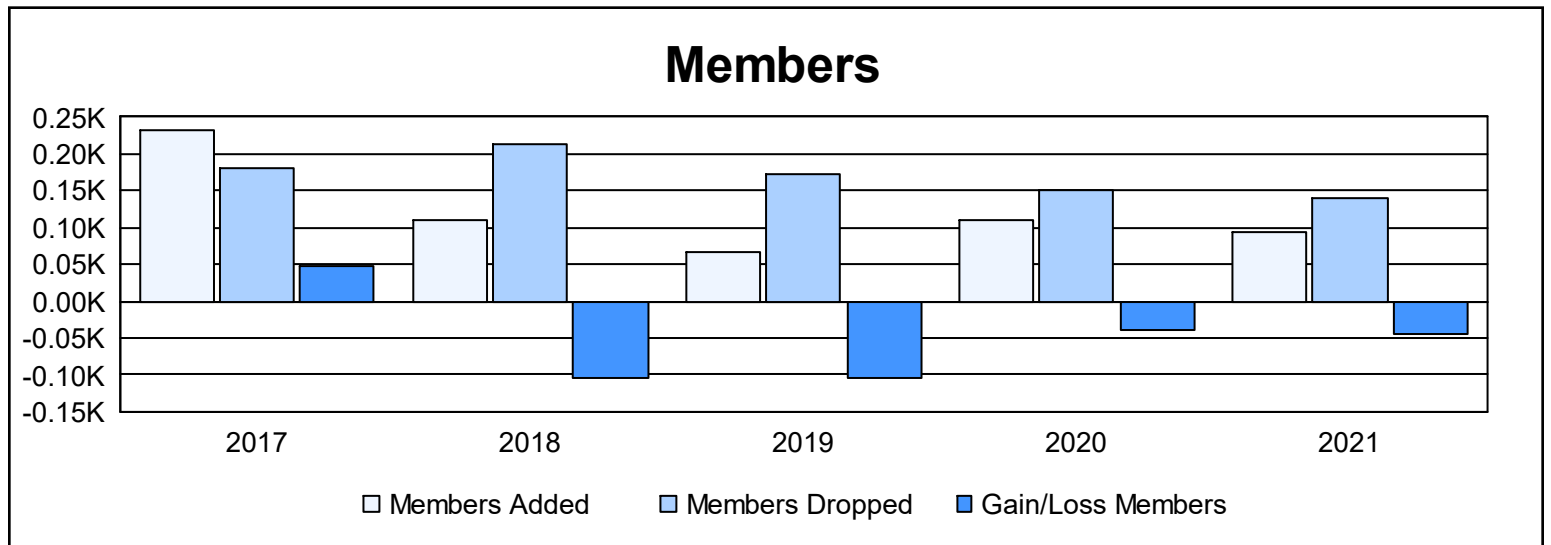

Year	New Clubs	Dropped Clubs	Gain/ Loss Clubs	New Members	Charter Members	Reinstate Members	Transfer Members	Total Member Added	Total Members Dropped	Gain/ Loss Members
2016-2017	2	1	1	119	76	8	28	231	182	49
2017-2018	0	5	-5	96	2	4	7	109	212	-103
2018-2019	0	4	-4	52	2	3	10	67	172	-105
2019-2020	0	3	-3	79	14	9	9	111	150	-39
2020-2021	1	2	-1	59	31	2	3	95	140	-45
<b>Average</b>	<b>1</b>	<b>3</b>	<b>-2</b>	<b>81</b>	<b>25</b>	<b>5</b>	<b>11</b>	<b>123</b>	<b>171</b>	<b>-49</b>

### Membership Composition June 2021 Cumulative