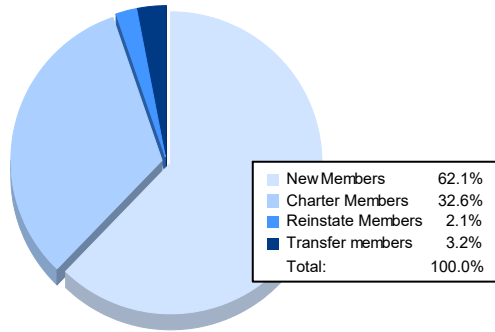

Year	New Clubs	Dropped Clubs	Gain/ Loss Clubs	New Members	Charter Members	Reinstate Members	Transfer Members	Total Member Added	Total Members Dropped	Gain/ Loss Members
2016-2017	2	1	1	119	76	8	28	231	182	49
2017-2018	0	5	-5	96	2	4	7	109	212	-103
2018-2019	0	4	-4	52	2	3	10	67	172	-105
2019-2020	0	3	-3	79	14	9	9	111	150	-39
2020-2021	1	2	-1	59	31	2	3	95	140	-45
<b>Average</b>	<b>1</b>	<b>3</b>	<b>-2</b>	<b>81</b>	<b>25</b>	<b>5</b>	<b>11</b>	<b>123</b>	<b>171</b>	<b>-49</b>

### Membership Composition June 2021 Cumulative